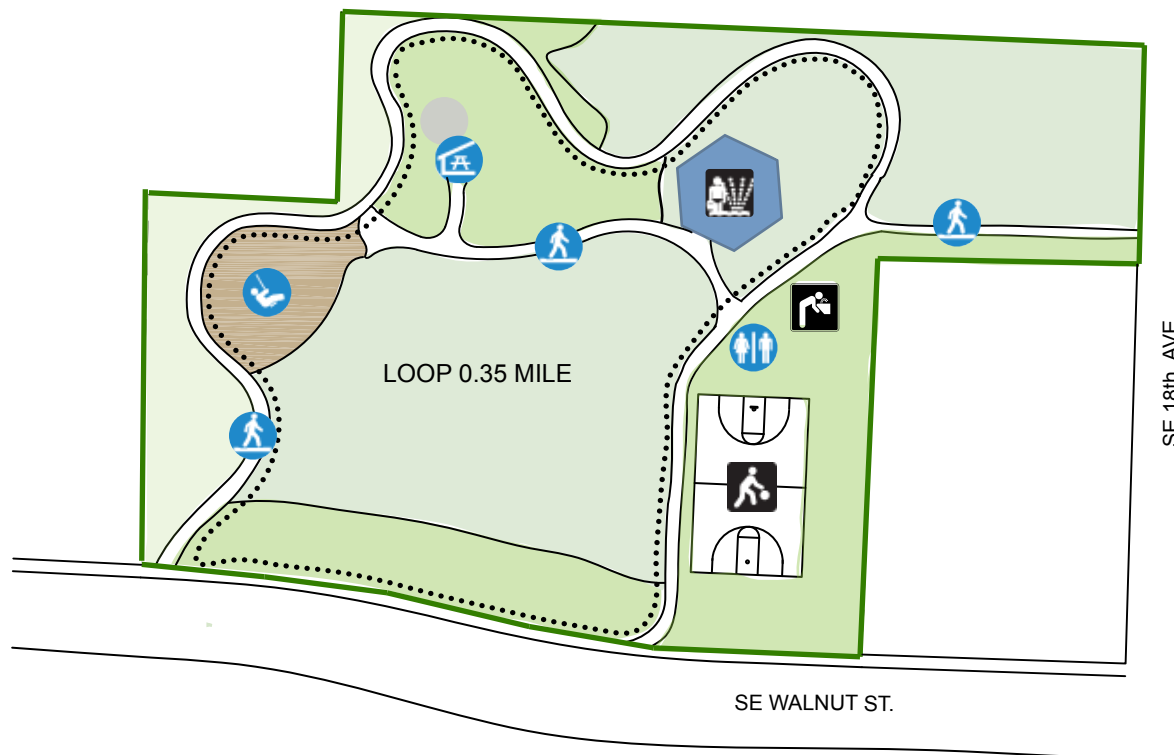

WALNUT STREET PARK

PLAYGROUND

BASKETBALL COURT

PICNIC SHELTER AND
PIÑATA PATIO

RESTROOM

DRINKING FOUNTAIN

SHADED SPLASH PAD

ALL PAVED TRAILS

LOOP