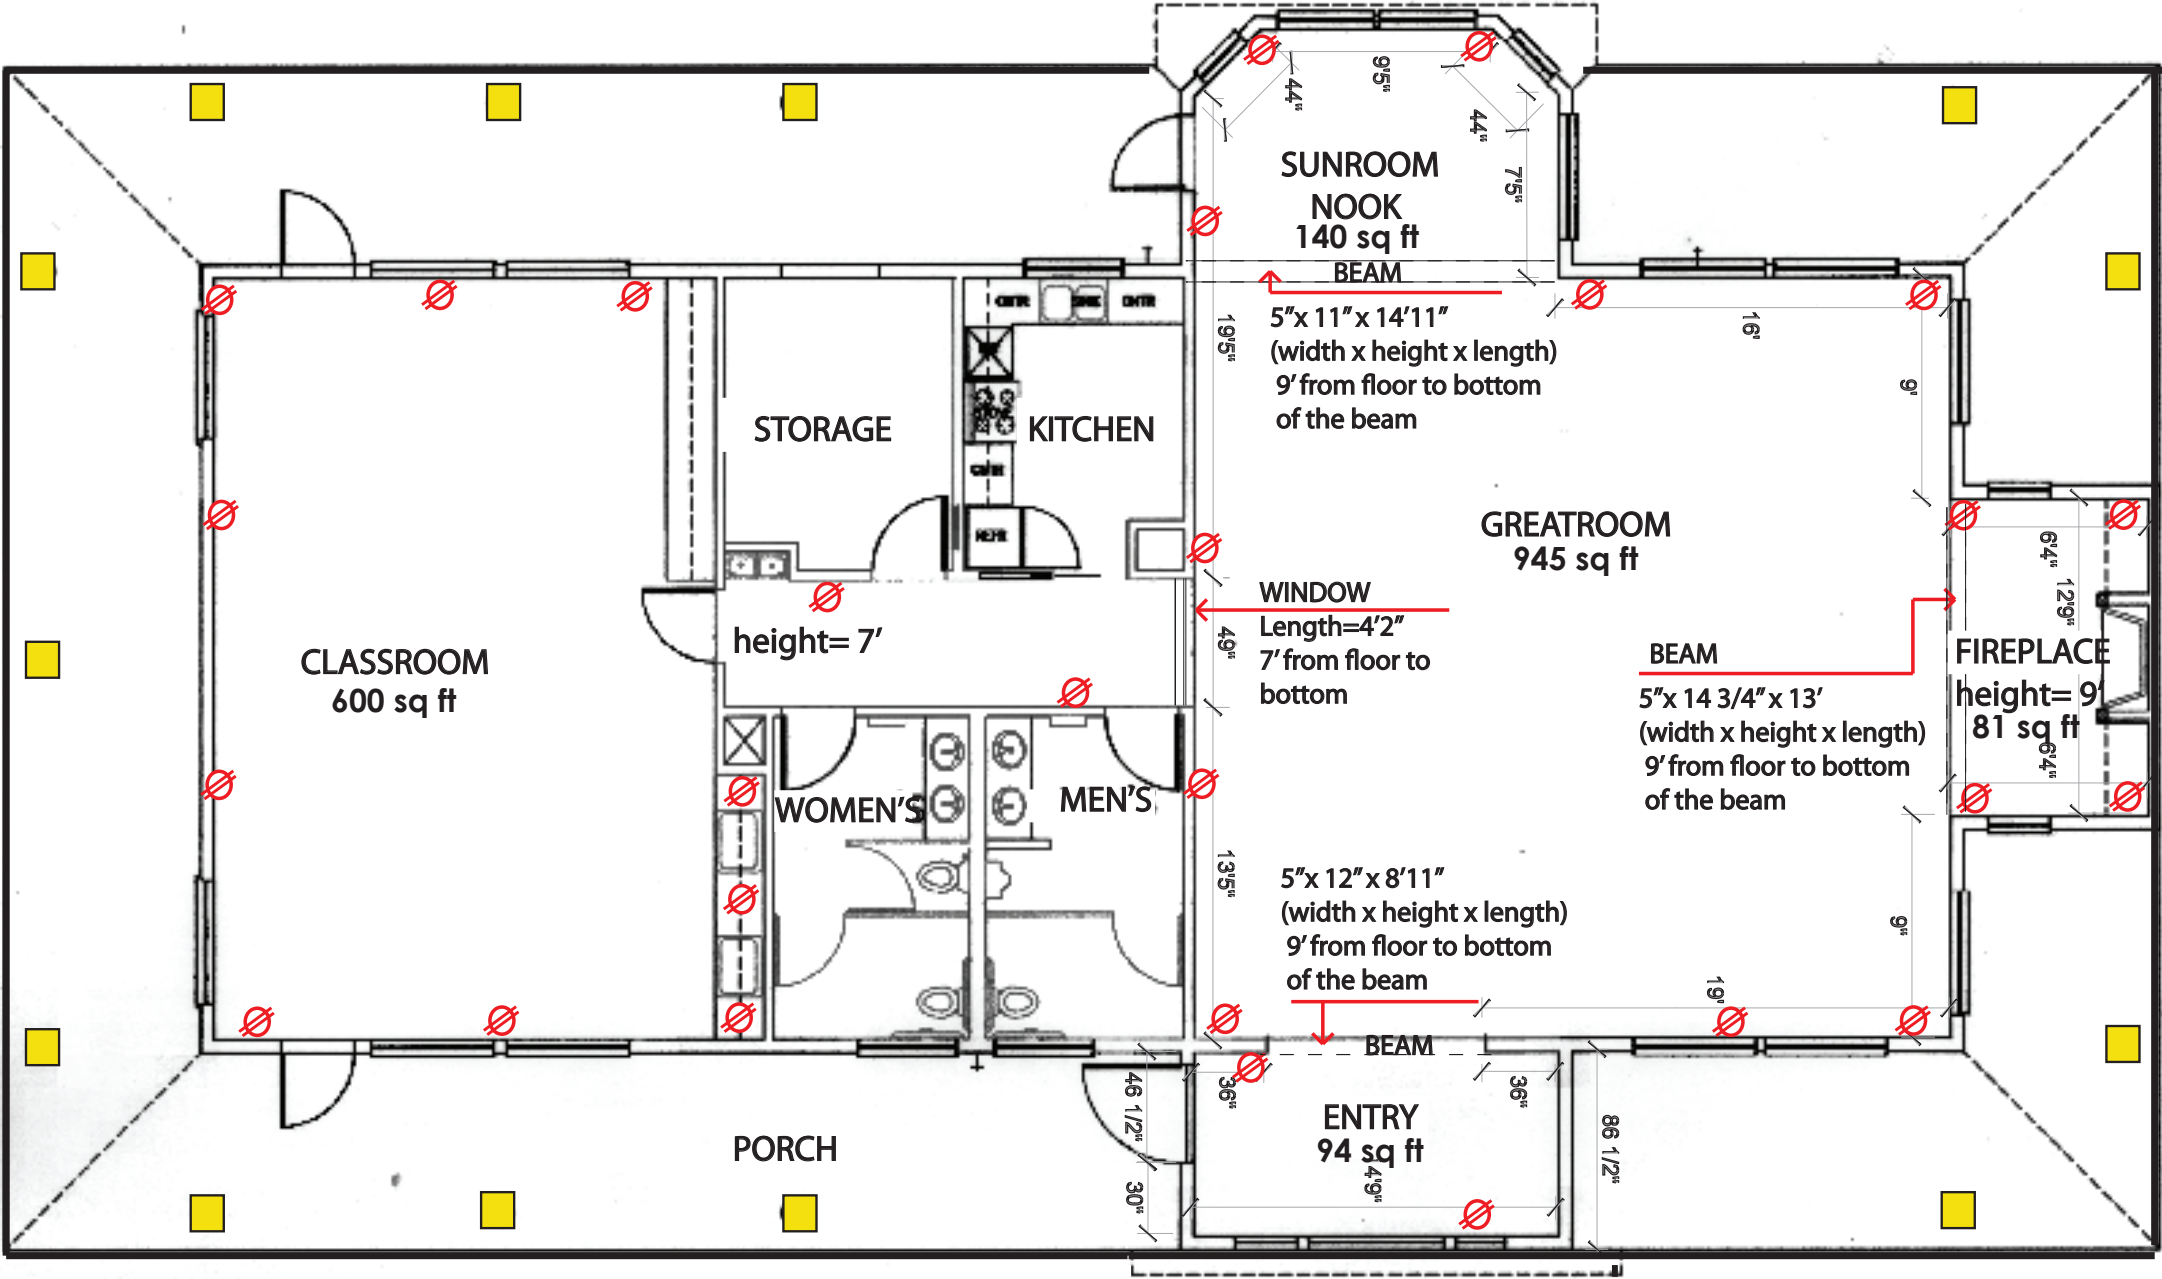

RIVER HOUSE - ROOD BRIDGE PARK

■ Outside lights

⊘ Electrical Outlet

*Walls depth = 7"
Mantle 7'3"