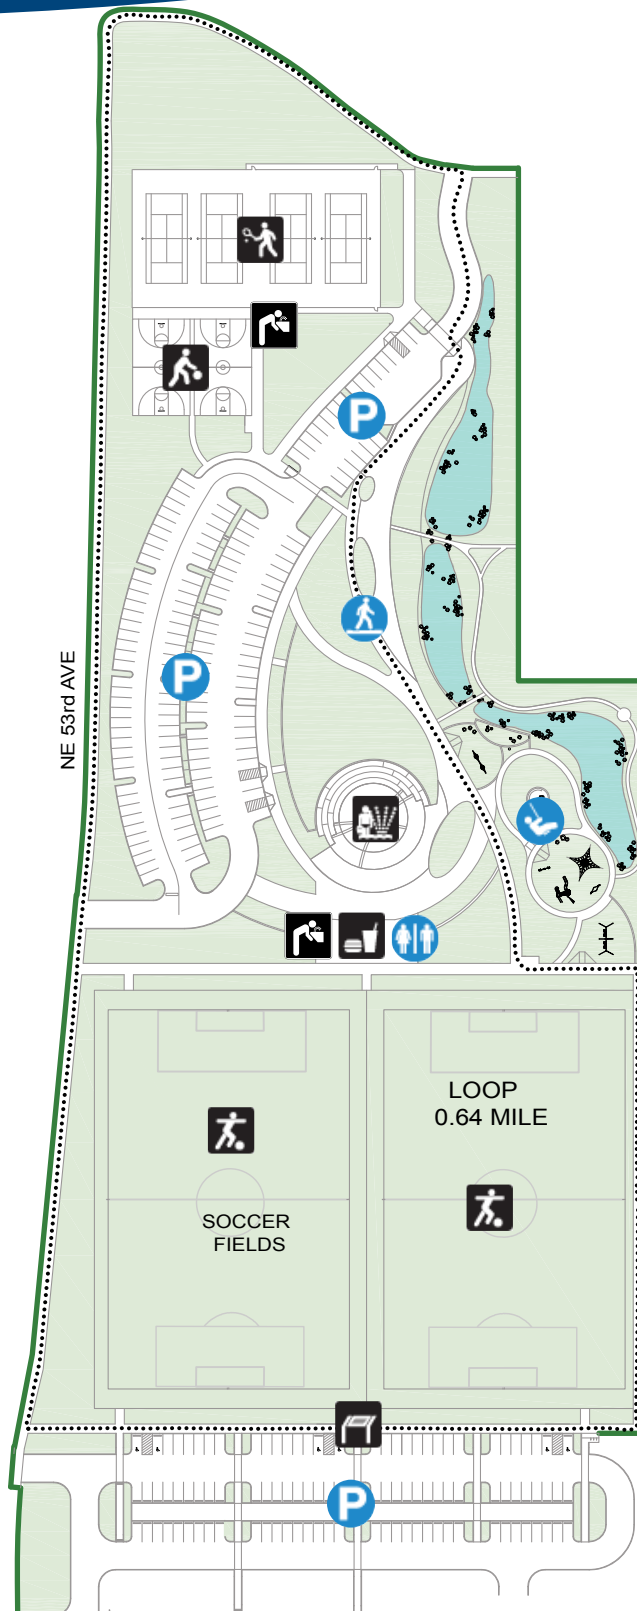

# 53rd AVE. COMMUNITY PARK

NE 53rd AVE

LOOP  
0.64 MILE

SOCCER  
FIELDS

-  PARKING
-  PLAYGROUND
-  TENNIS COURTS
-  DRINKING FOUNTAIN
-  INTERPRETIVE SIGNAGE
-  PAVED TRAILS
-  RESTROOM
-  BASKETBALL COURT
-  INTERACTIVE FOUNTAIN
-  BIOSWALE
-  SOCCER FIELDS
-  LOOP