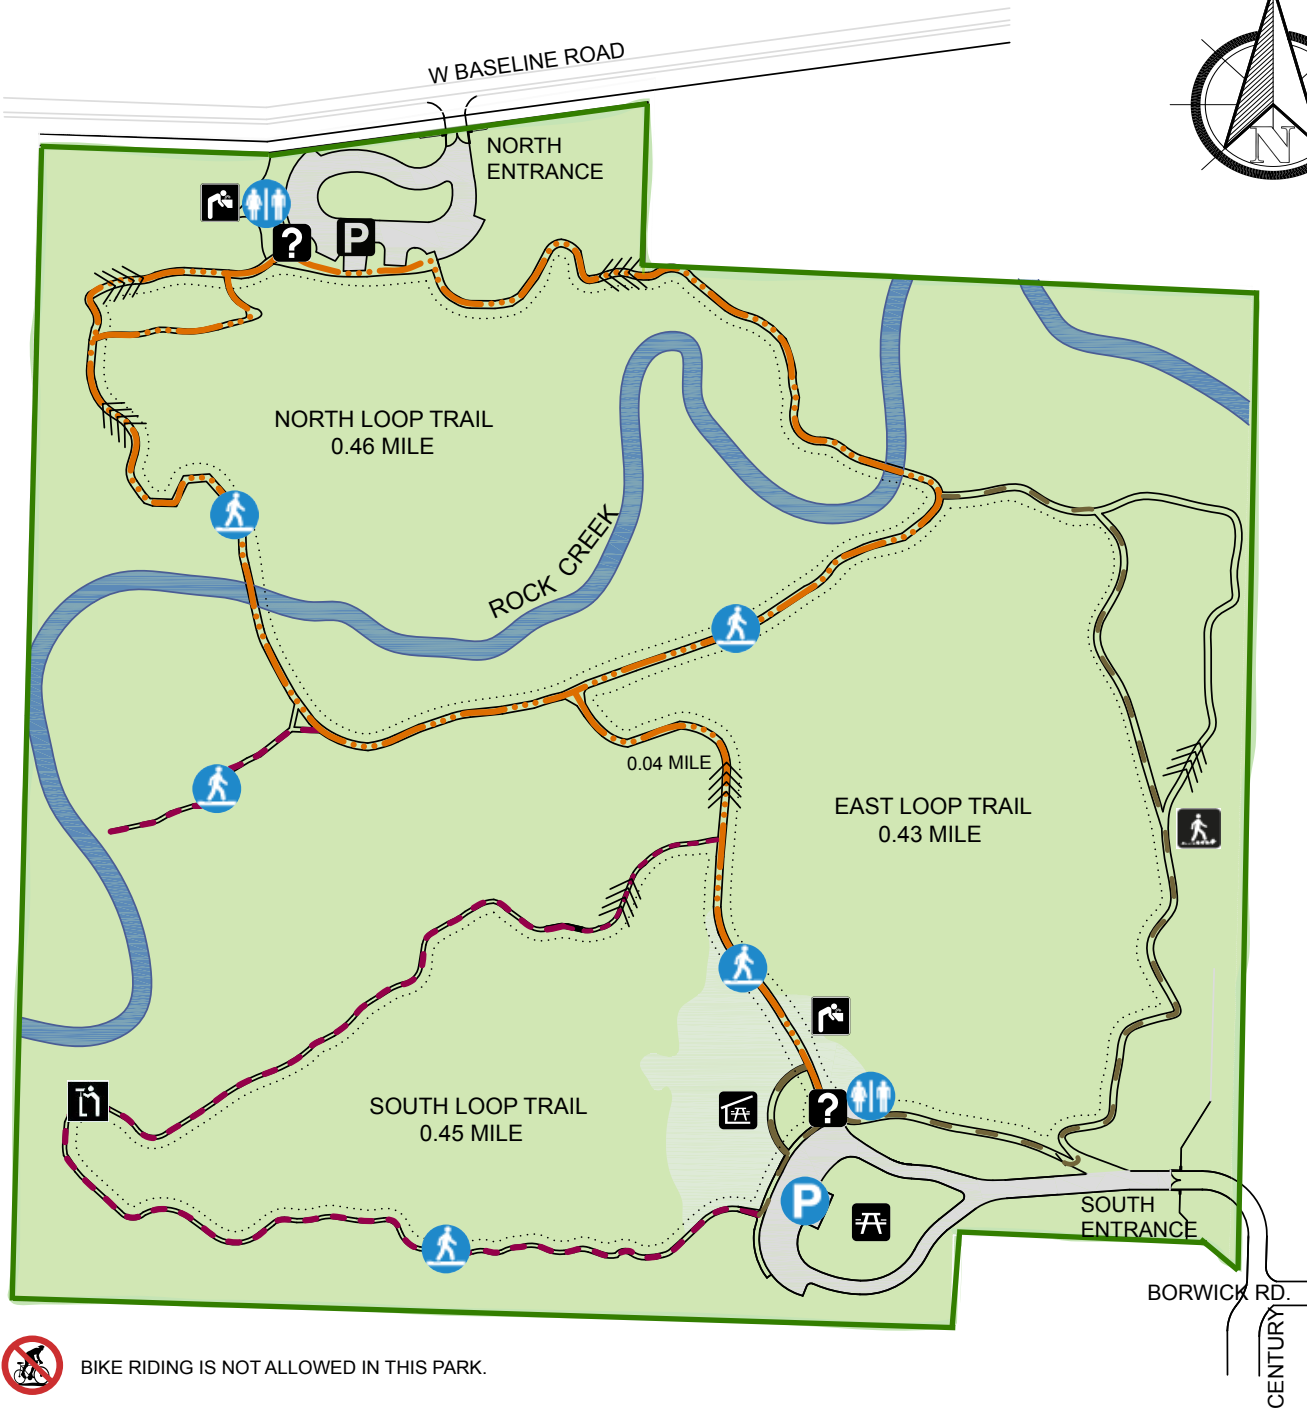

# NOBLE WOODS PARK

 BIKE RIDING IS NOT ALLOWED IN THIS PARK.

 PARKING	 SLOPED HIKING TRAIL	 PAVED TRAIL 
 RESTROOM	 SHELTER	 COMPACTED GRAVEL TRAIL 
 DRINKING FOUNTAIN	 INFO KIOSK	 CHIP TRAIL 
 PICNIC AREA	 SCENIC OVERLOOK	 LOOPS
 PARKING		