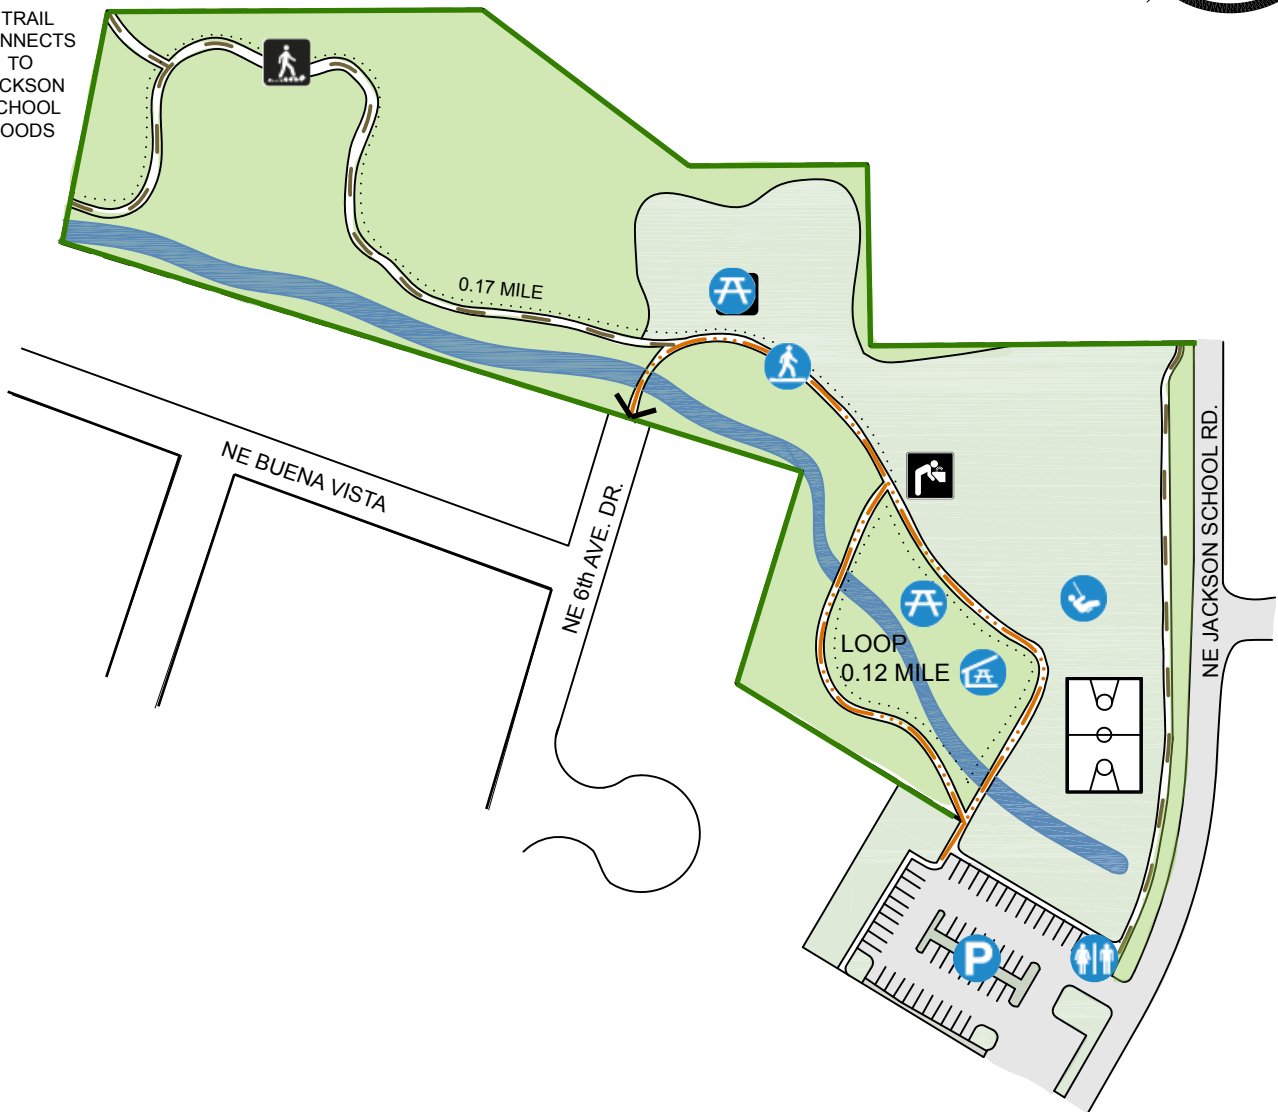

HAMBY PARK

TRAIL
CONNECTS
TO
JACKSON
SCHOOL
WOODS

PARKING	PORTABLE TOILET	SHELTER	PAVED TRAIL
DRINKING FOUNTAIN	BASKETBALL COURT	PLAYGROUND	CHIP TRAIL
		PICNIC AREA	LOOPS