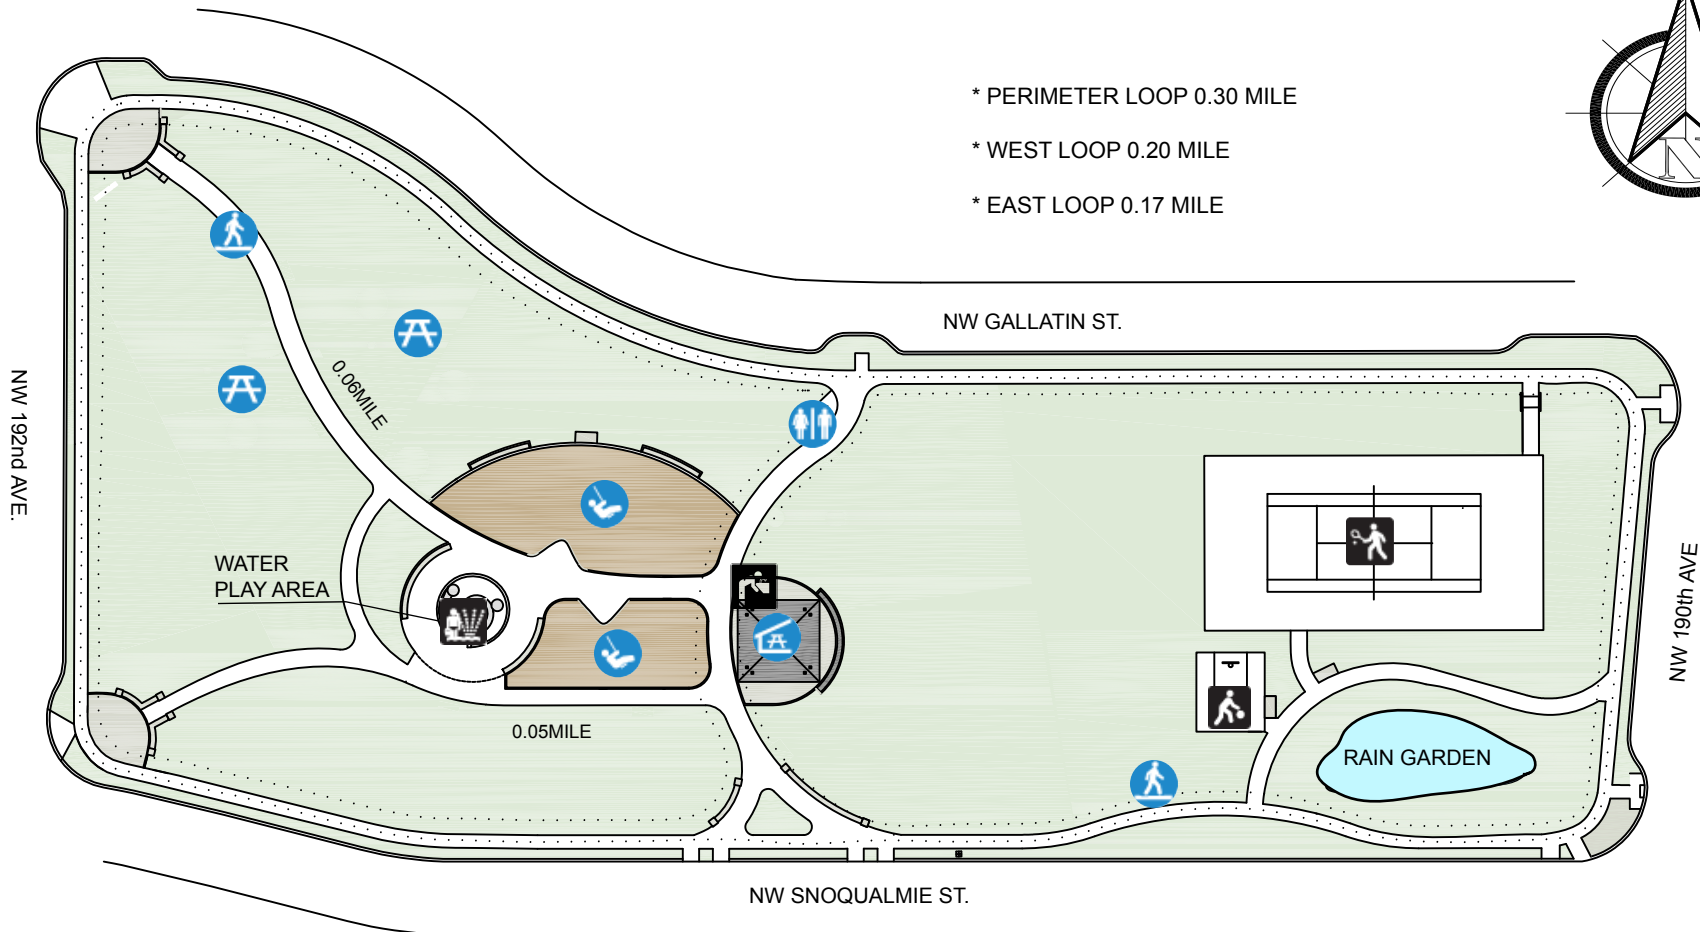

MAGNOLIA PARK

- * PERIMETER LOOP 0.30 MILE
- * WEST LOOP 0.20 MILE
- * EAST LOOP 0.17 MILE

| | | | | | | | |
|--|-------------------|--|------------------|--|--------------------|--|------------------|
| | PORTABLE TOILET | | PICNIC AREA | | TENNIS COURT | | ALL PAVED TRAILS |
| | DRINKING FOUNTAIN | | BASKETBALL COURT | | WATER PLAY FEATURE | | LOOPS |
| | SHELTER | | PLAYGROUND | | PLARKING | | |