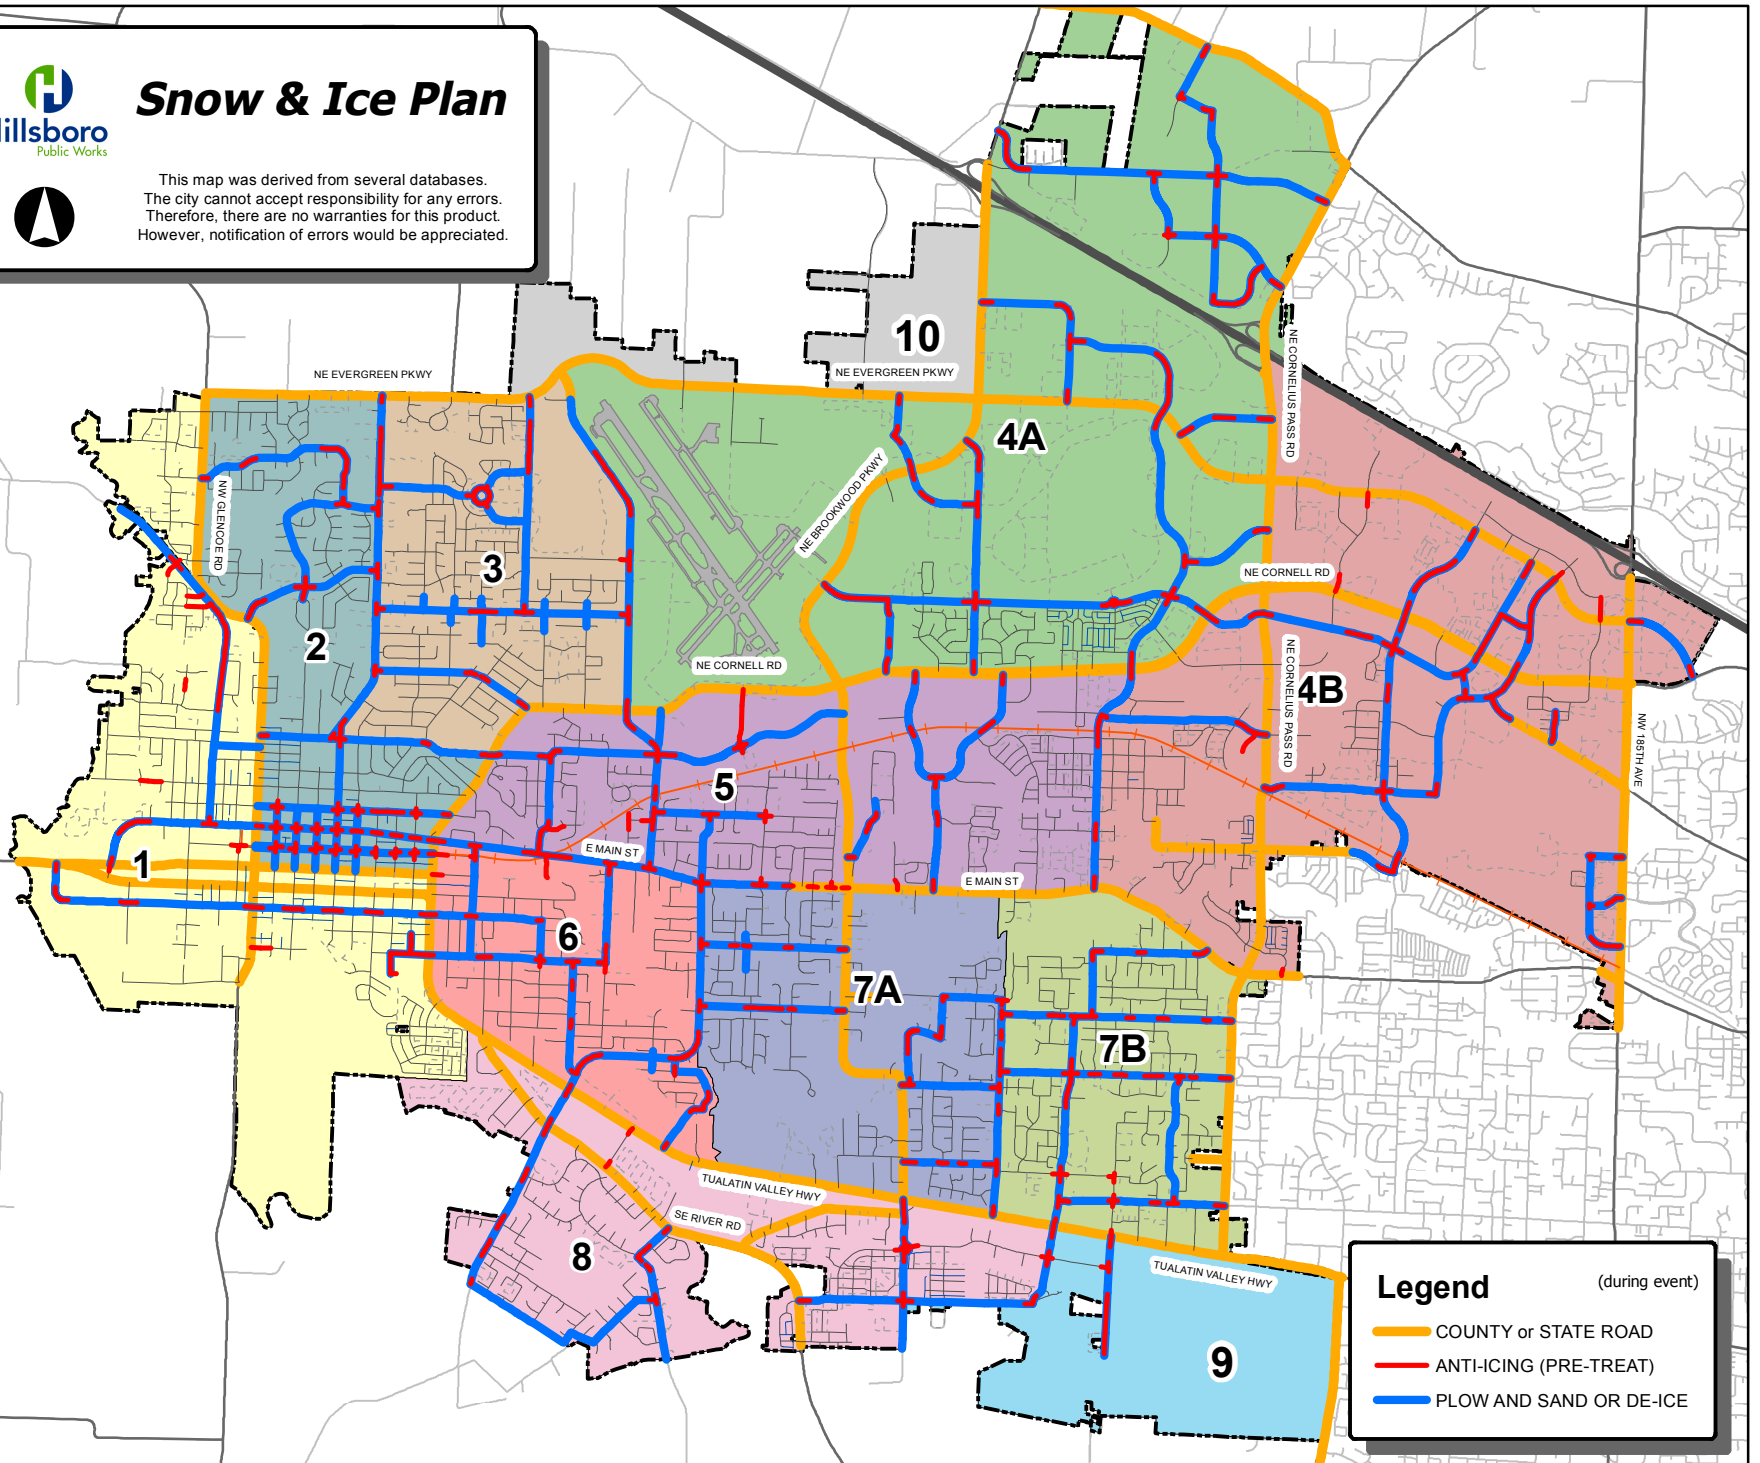

# Snow & Ice Plan

This map was derived from several databases. The city cannot accept responsibility for any errors. Therefore, there are no warranties for this product. However, notification of errors would be appreciated.

**Legend** (during event)

- COUNTY or STATE ROAD
- ANTI-ICING (PRE-TREAT)
- PLOW AND SAND OR DE-ICE