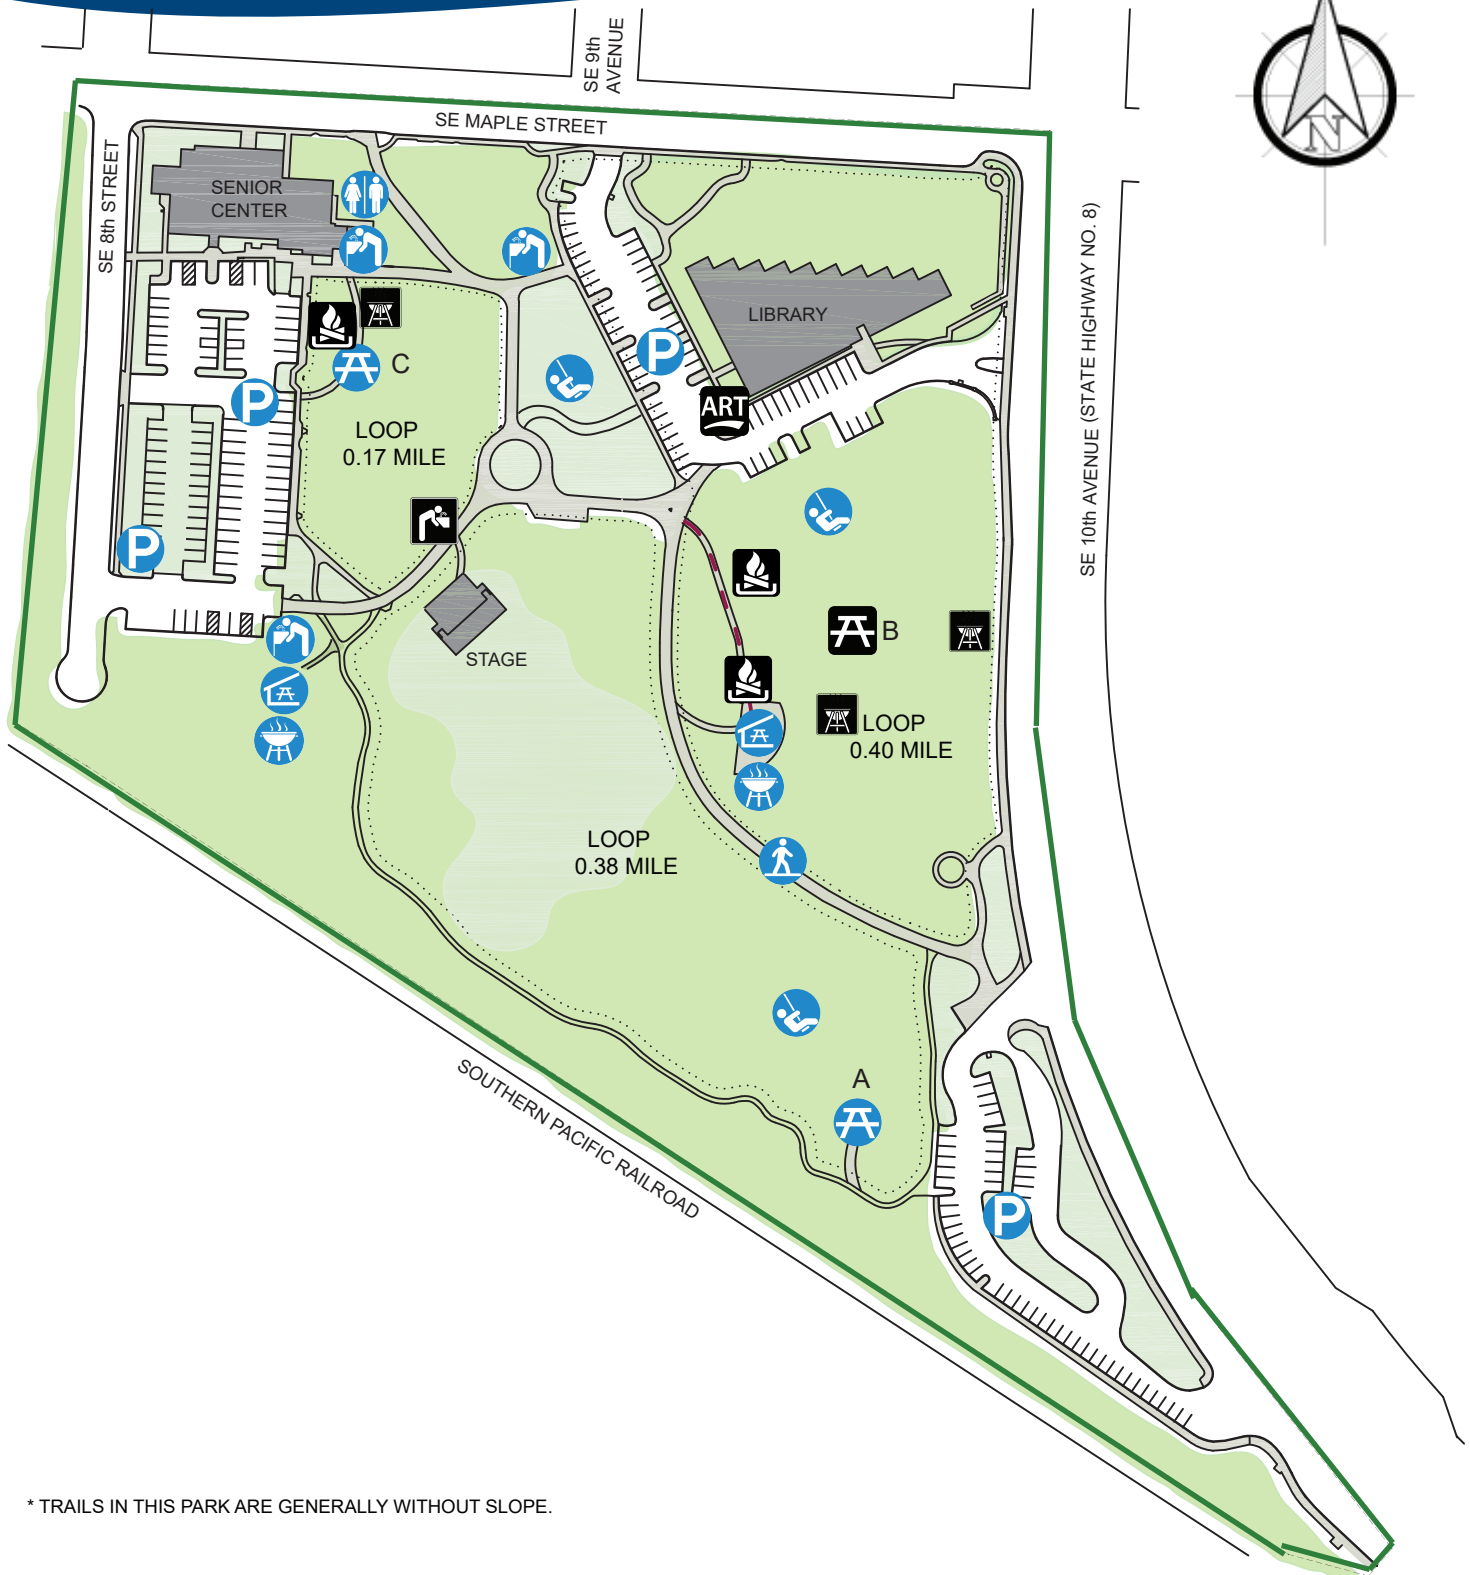

# SHUTE PARK

\* TRAILS IN THIS PARK ARE GENERALLY WITHOUT SLOPE.

	PARKING		PICNIC AREA		PLAYGROUND		ACCESIBLE DRINKING FOUNTAIN		PAVED TRAIL
	RESTROOM		ADA PICNIC AREA		FIRE PIT		BARBEQUE		COMPACTED GRAVEL TRAIL
	DRINKING FOUNTAIN		PICNIC SHELTER		DYNAMIC ORBITS & SHUTE SEEDS		LOOP(S)		