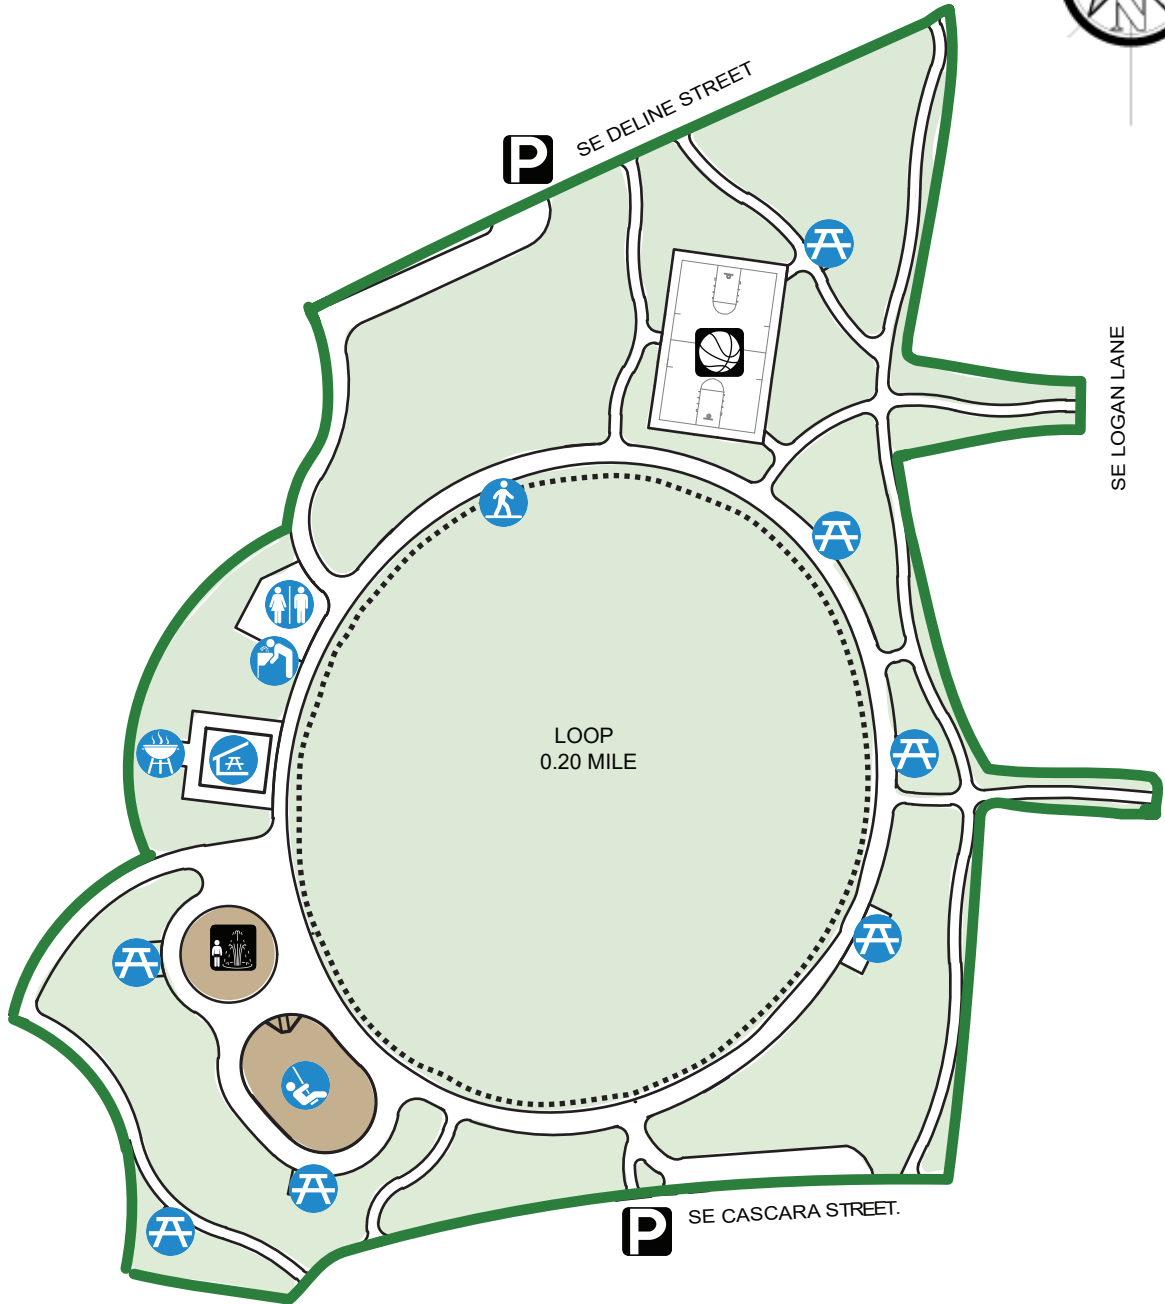

# BUTTERNUT CREEK PARK

PICNIC SHELTER	INTERACTIVE FOUNTAIN	DRINKING FOUNTAIN	LOOP(S)
PLAYGROUND	BASKETBALL COURT	BARBEQUE	PAVED TRAILS
ACCESSIBLE PICNIC AREA	RESTROOM	ON-STREET PARKING	